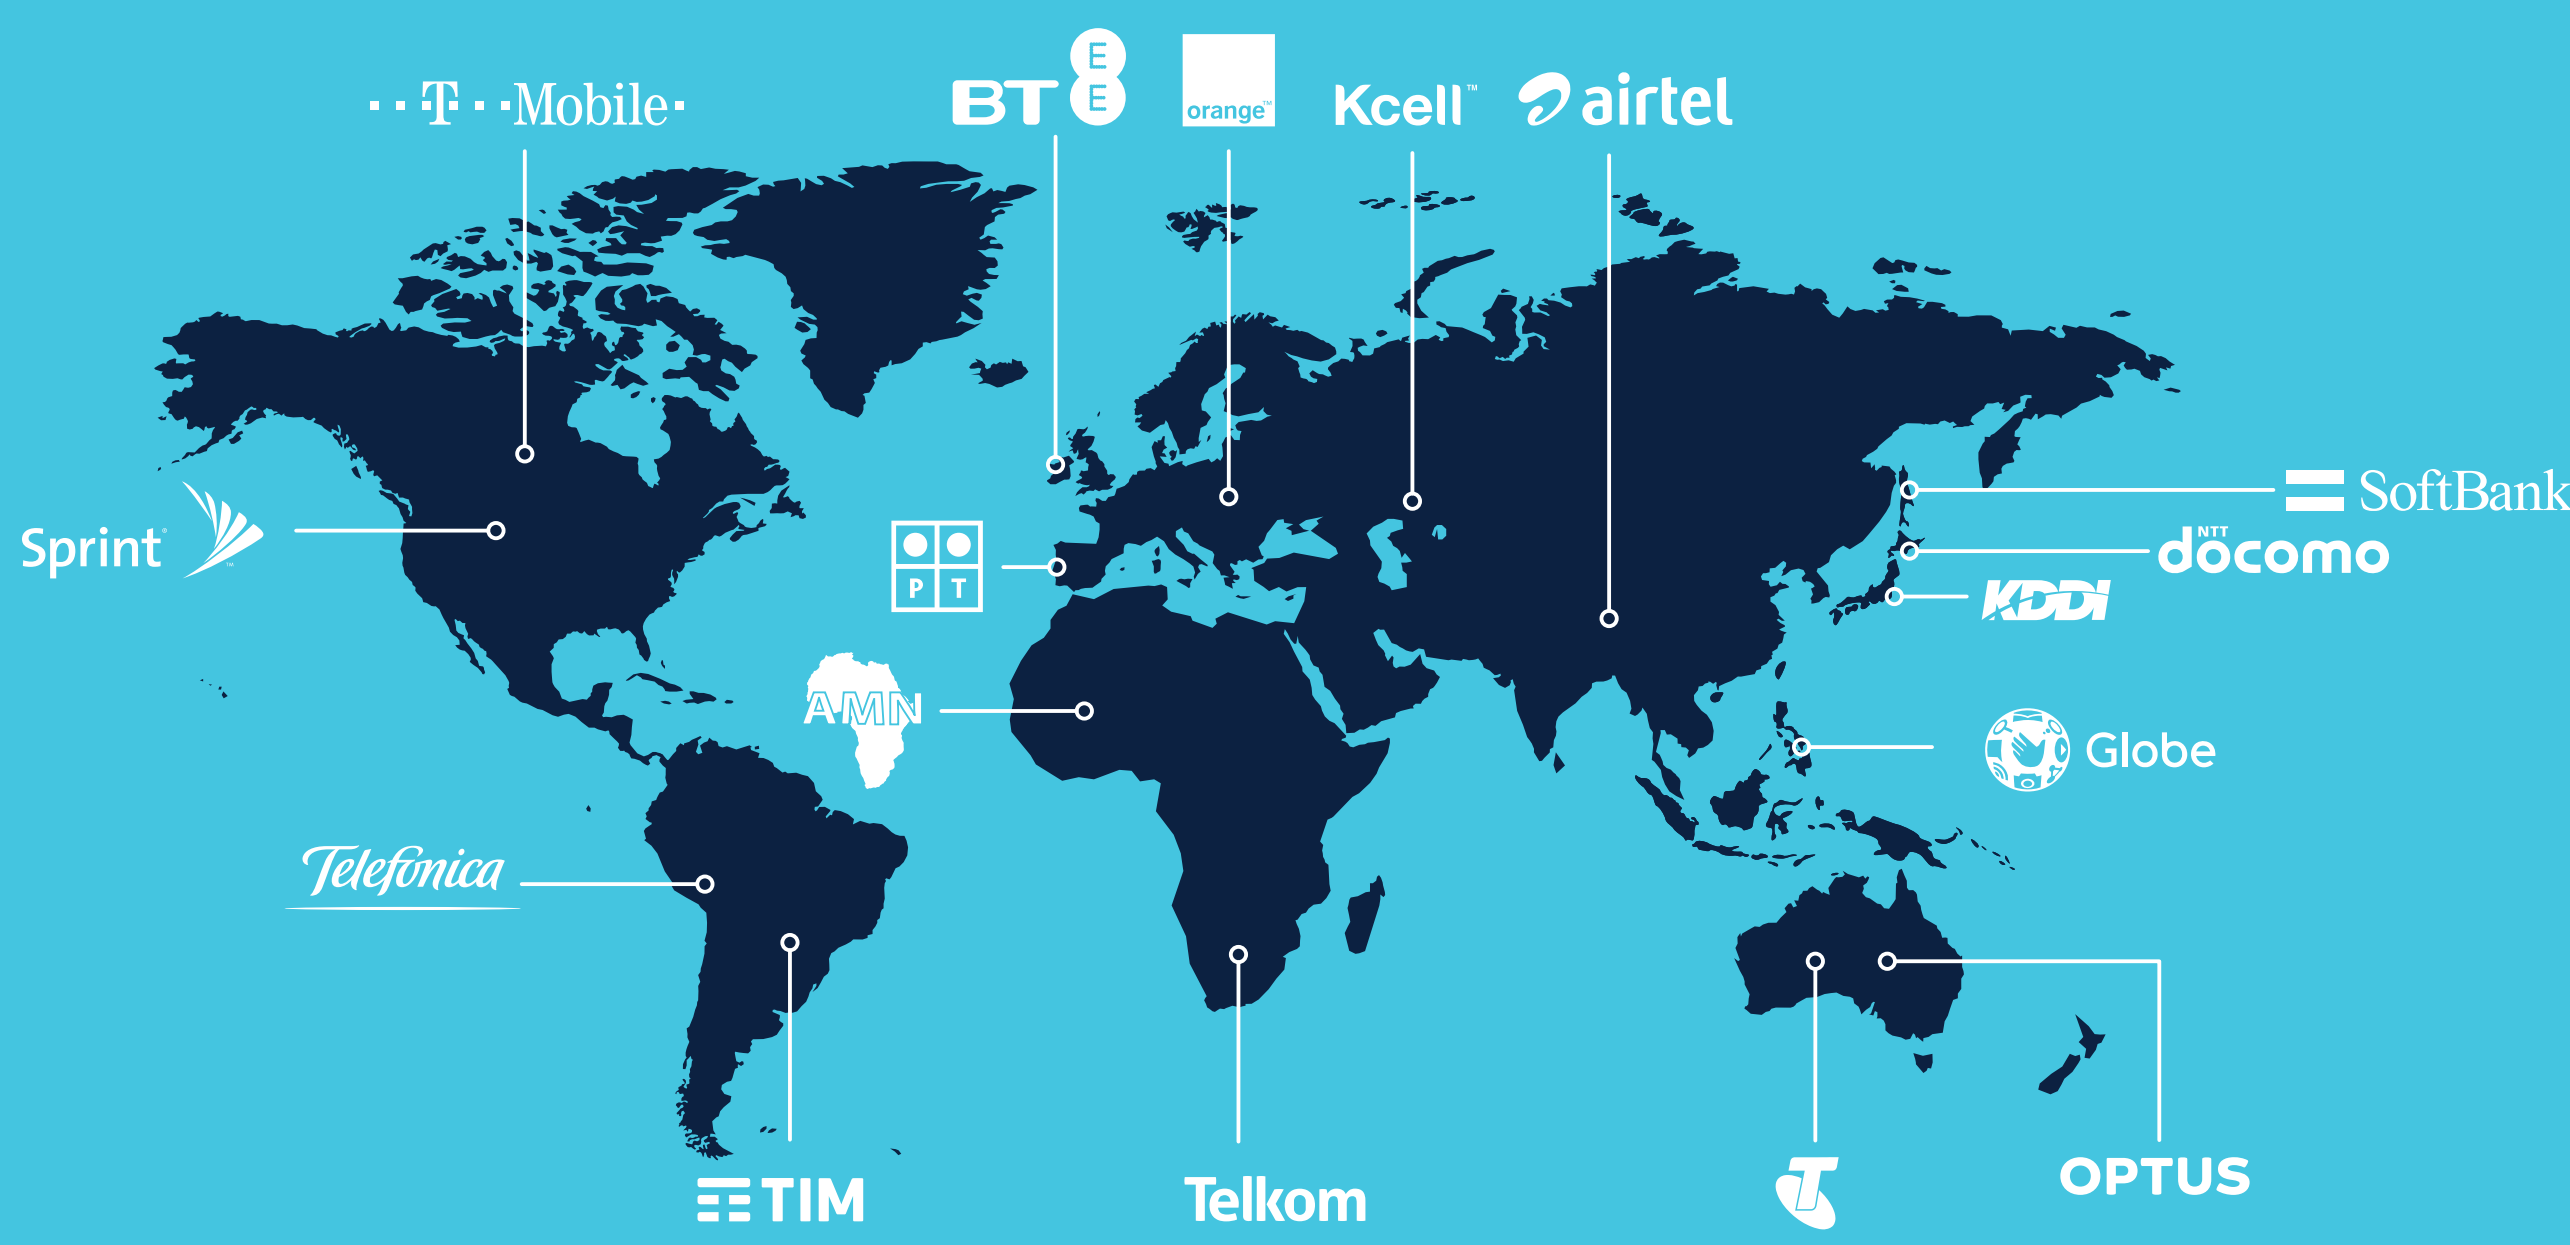

CELLULAR BACKHAUL OVER SATELLITE

GLOBAL LEADERSHIP

TIER-1 MNOS CHOOSE GILAT

“**WORLD LEADER IN SHIPMENTS OF CELLULAR BACKHAUL OVER SATELLITE**”

{ NSR, 2020 }

OF SATELLITE BACKHAUL 4G/LTE INSTALLATIONS WORLDWIDE