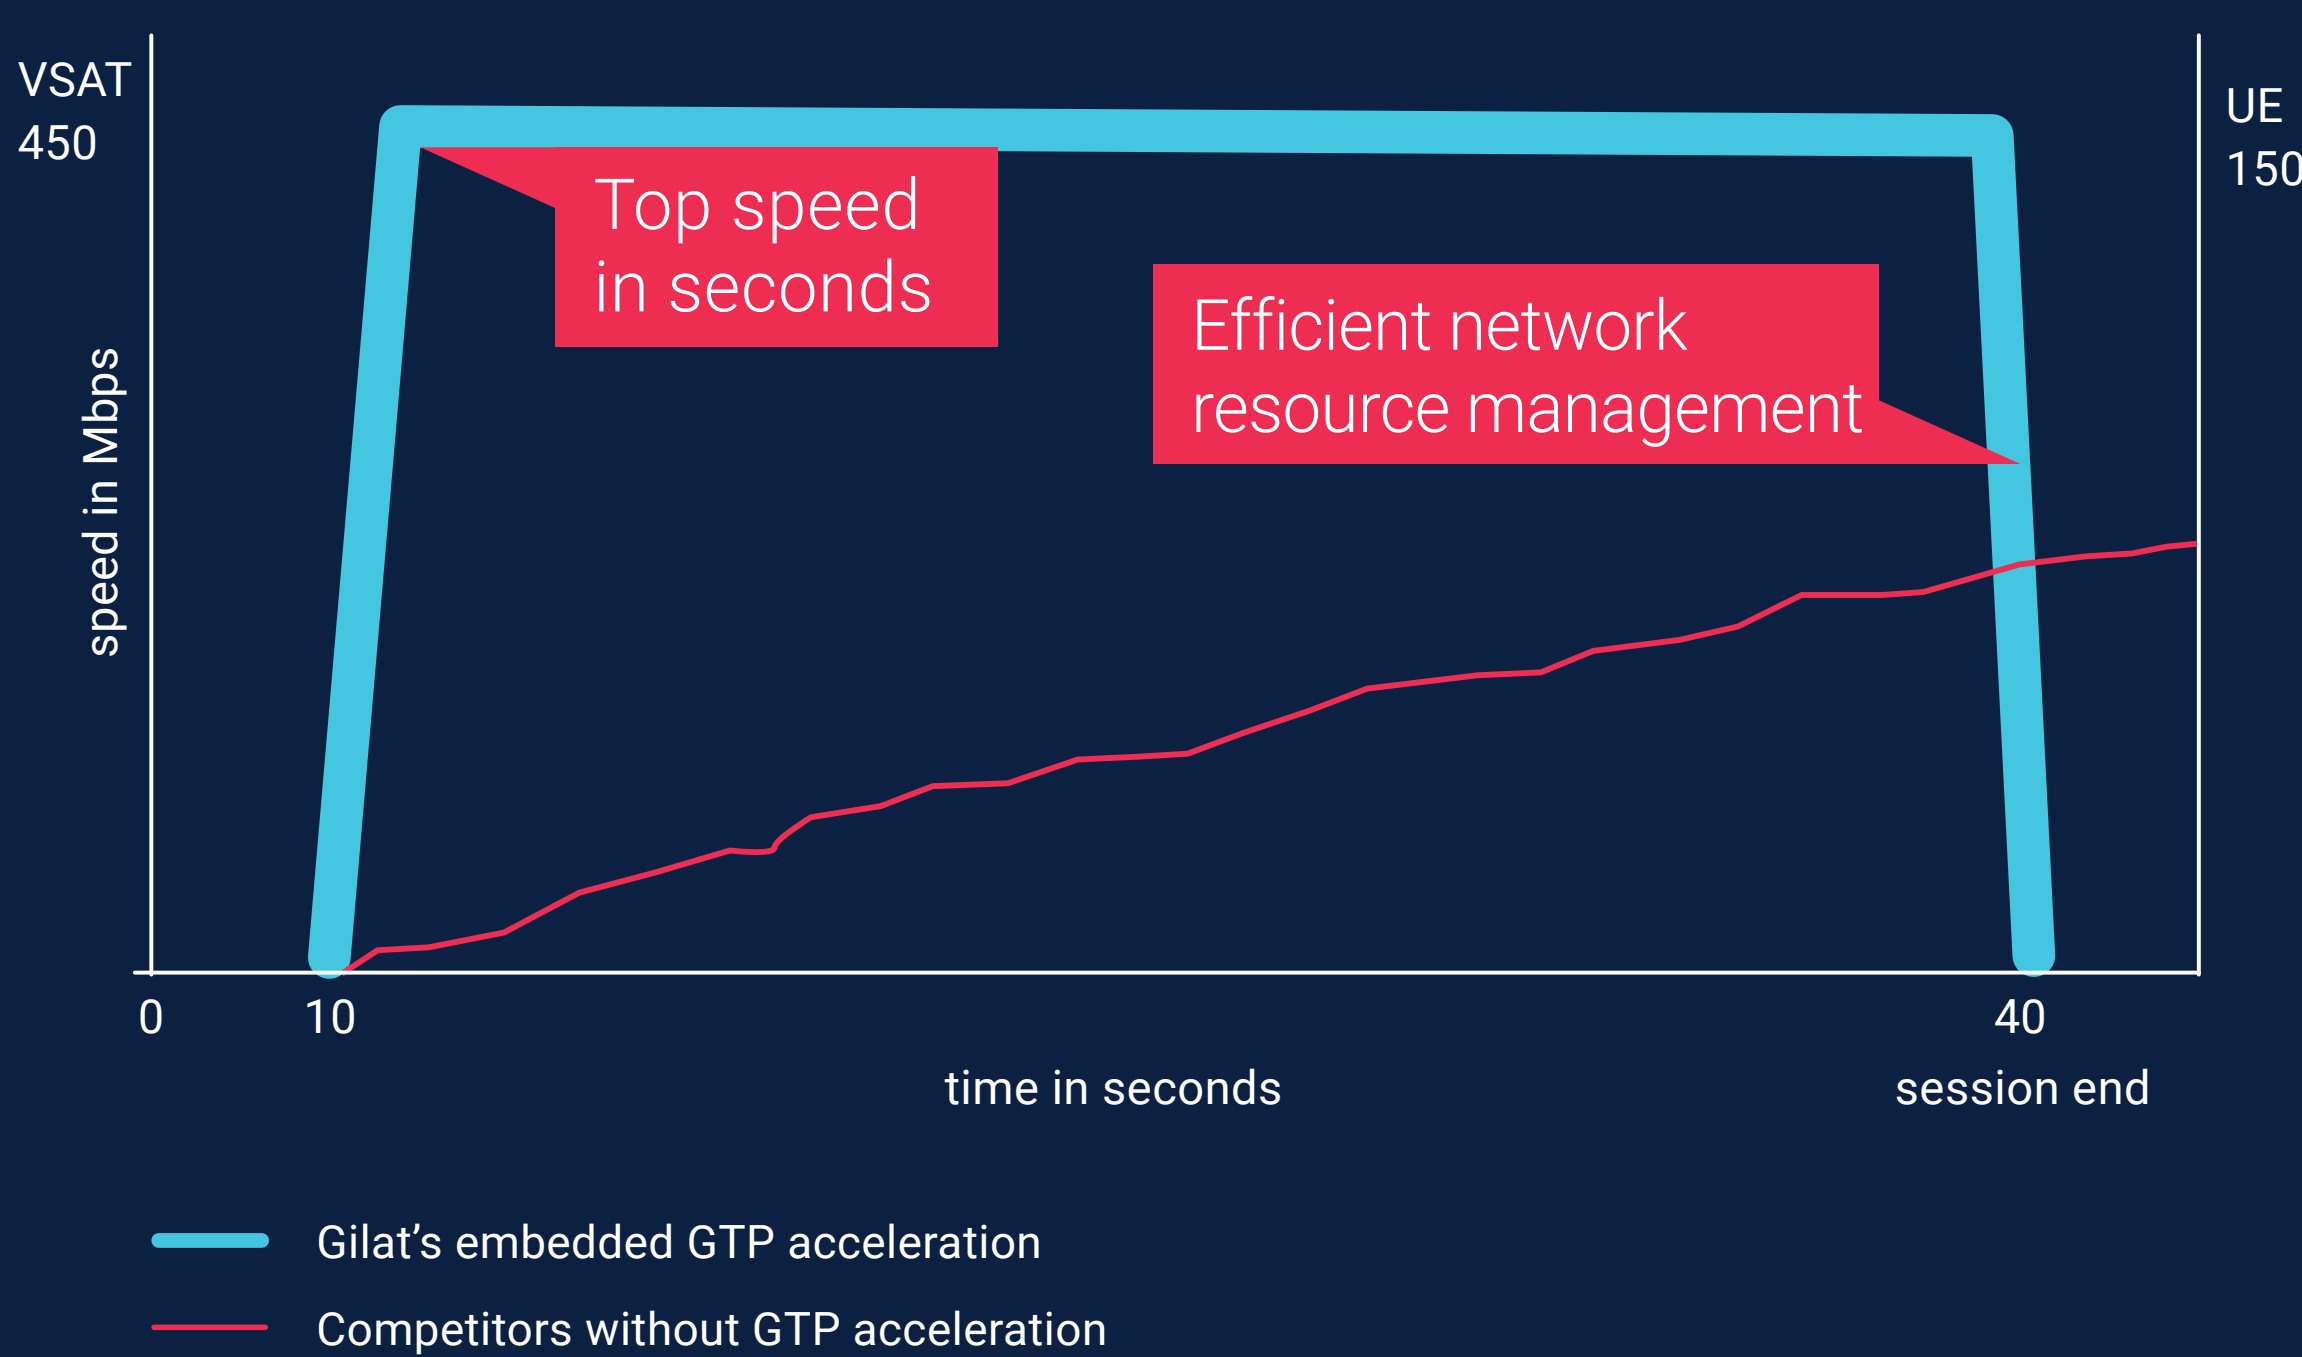

NGSO BASEBAND

Low Latency

SDN/NFV ARCHITECTURE

5G Eco-system Integration

MOBILE EDGE COMPUTING VSATs

Enabling Applications at Network Edge

FASTEST PROVEN USER EXPERIENCE

— Gilat's embedded GTP acceleration
 — Competitors without GTP acceleration