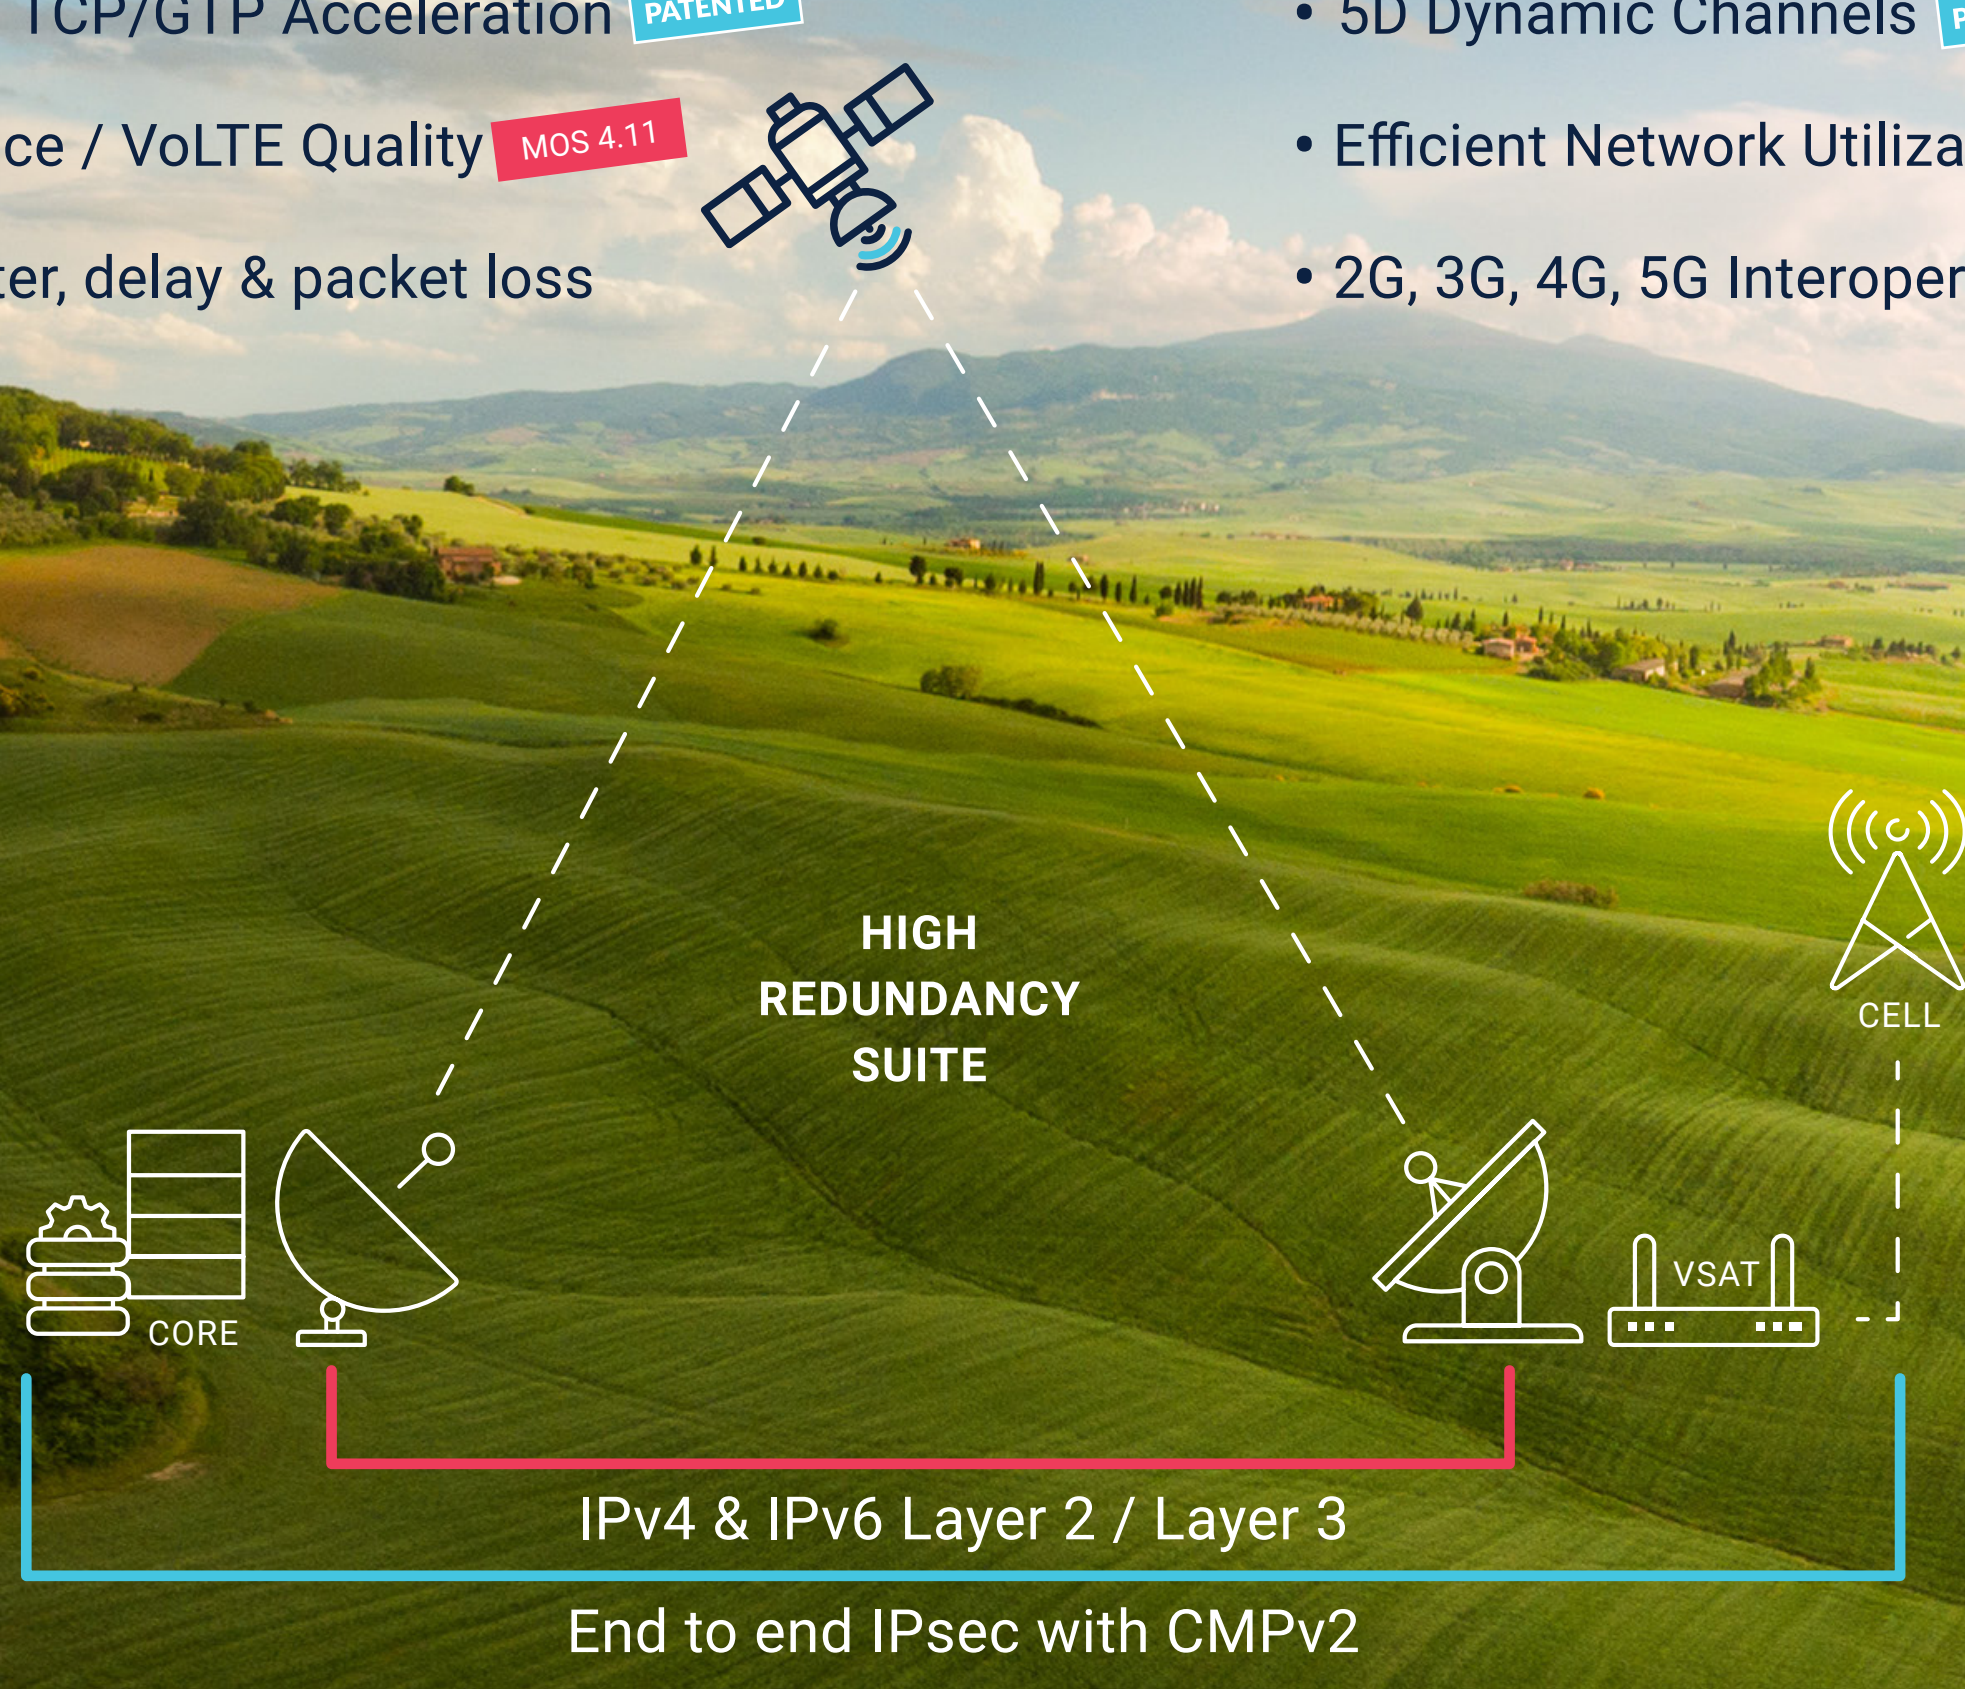

CELLULAR BACKHAUL OVER SATELLITE

GLOBAL LEADERSHIP

TIER-1 MNOS CHOOSE GILAT

“**WORLD LEADER IN SHIPMENTS OF CELLULAR BACKHAUL OVER SATELLITE**”

{ NSR, 2020 }

OF SATELLITE BACKHAUL 4G/LTE INSTALLATIONS WORLDWIDE

FIELD-PROVEN

WITH LEADING CELLULAR MANUFACTURERS

LEADING TECHNOLOGY

TERRESTRIAL USER EXPERIENCE

- Embedded TCP/GTP Acceleration **PATENTED**
- Superb Voice / VoLTE Quality **MOS 4.11**
- Optimal jitter, delay & packet loss

LOW OPEX

- 5D Dynamic Channels **PATENTED**
- Efficient Network Utilization
- 2G, 3G, 4G, 5G Interoperability

SEAMLESS INTEGRATION AND FUTURE PROOF

LEADING THE PATH TO 5G

INNOVATIVE SATELLITE TECHNOLOGY

High Speeds over Gbps

NGSO BASEBAND

Low Latency

SDN/NFV ARCHITECTURE

5G Eco-system Integration

MOBILE EDGE COMPUTING VSATs

Enabling Applications at Network Edge

FASTEST PROVEN USER EXPERIENCE

— Gilat's embedded GTP acceleration
 — Competitors without GTP acceleration