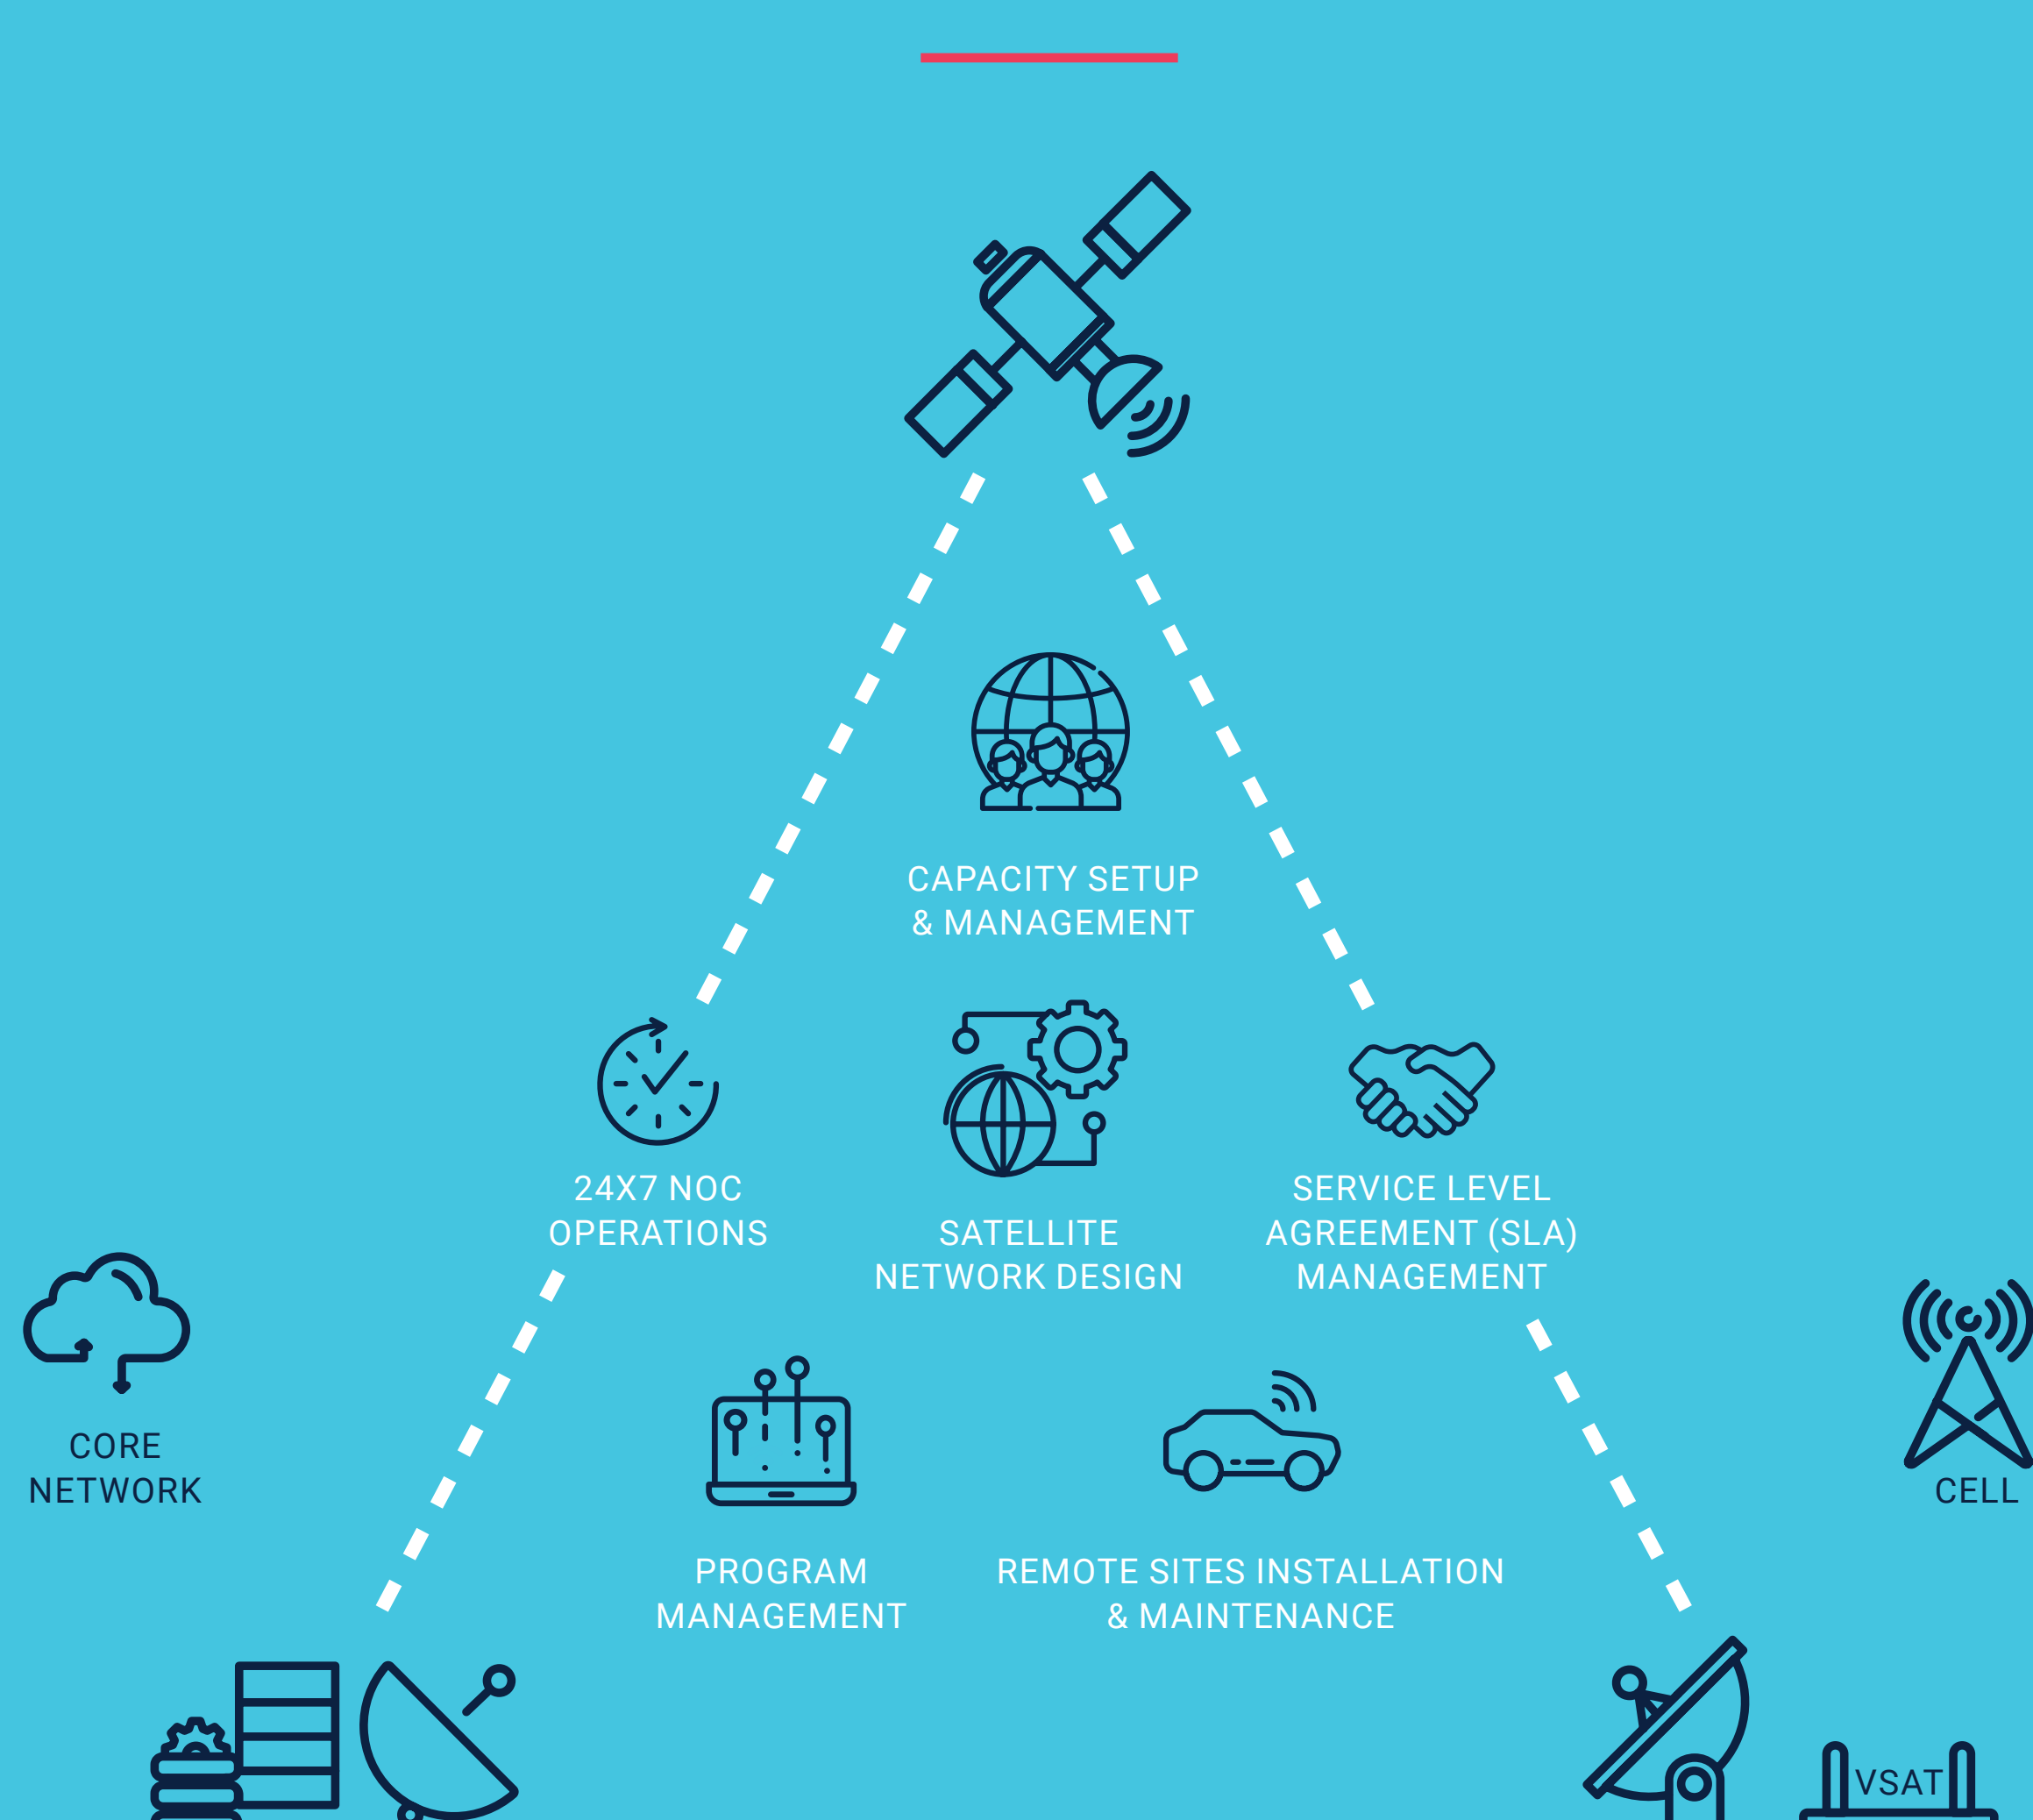

NGSO BASEBAND

Low Latency

SDN/NFV ARCHITECTURE

5G Eco-system Integration

MOBILE EDGE COMPUTING VSATs

Enabling Applications at Network Edge

FASTEST PROVEN USER EXPERIENCE

— Gilat's embedded GTP acceleration
 — Competitors without GTP acceleration

GILAT CUSTOMIZED* MANAGED SERVICE

MNO IDENTIFIES SITE LOCATION GILAT CAN DO THE REST

(* AS APPLICABLE)